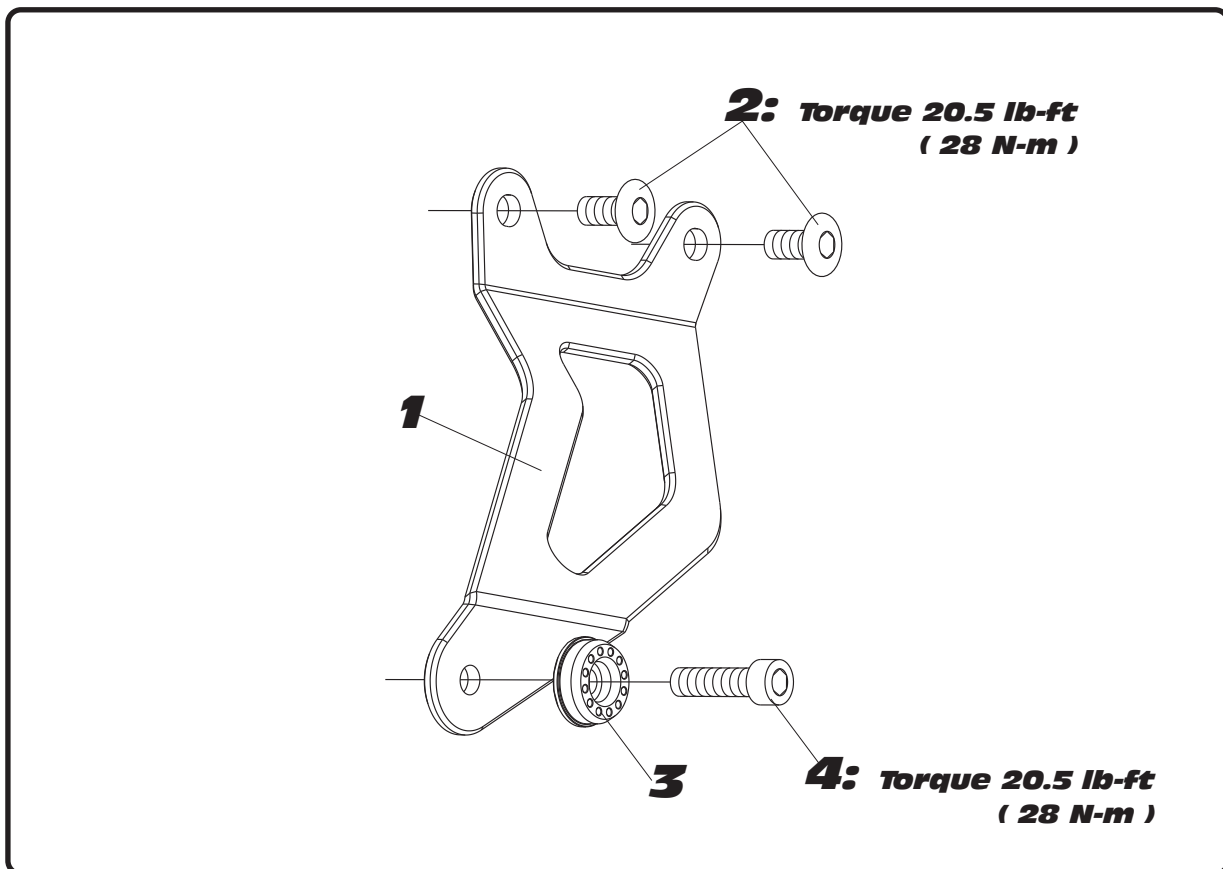

### Part List:

NO.	DESCRIPTION	QTY	PART #
1	Muffler Hanger Bracket	1	1520AB-B-00
2	8mm x 20mm Button Head Screw	2	M8X20BHS
3	Aluminum Spacer	1	M8ALCSW-00
4	8mm x 35mm Bolt	1	M8X35
**	Yoshimura Sticker	1	17090