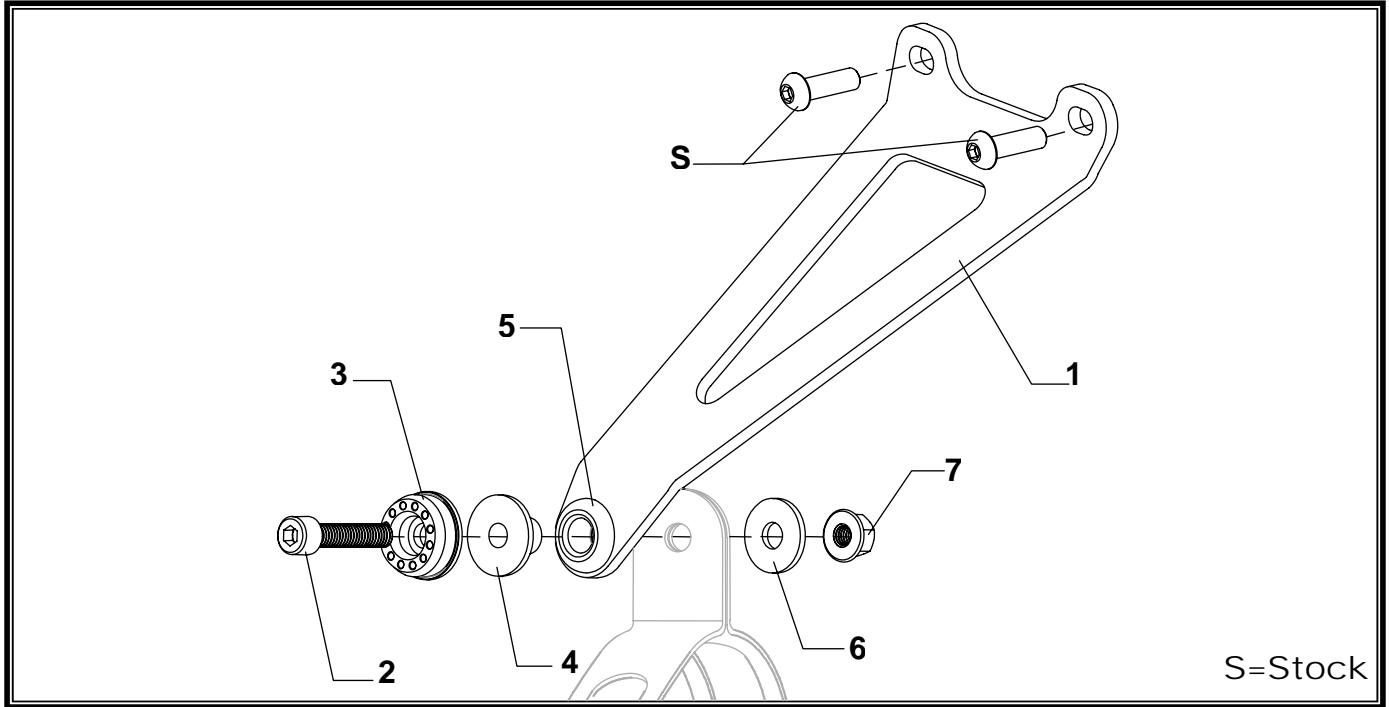

ALUMINUM MUFFLER BRACKET

APPLICATION

YEAR	MODEL
2011	Honda CBR250R

PRODUCT

200BG122500	CBR250R Aluminum Muffler Bracket Kit
-------------	--------------------------------------

No.	Part #	Description	Qty
1	12250AB-B	Yoshimura Aluminum Muffler Bracket	1
2	M8X35	8mm x 35mm Socket Head Cap Screw	1
3	M8ALCSW-00	8mm Aluminum Counter Sink Washer	1
4	ALS-003	Aluminum Spacer	1
5	Z1022	Rubber Grommet	1
6	8MMWASHERL	8mm Large Washer	1
7	8MMNUT	8mm Flange Nut	1
**	17029	Yoshimura Sticker Sheet	1